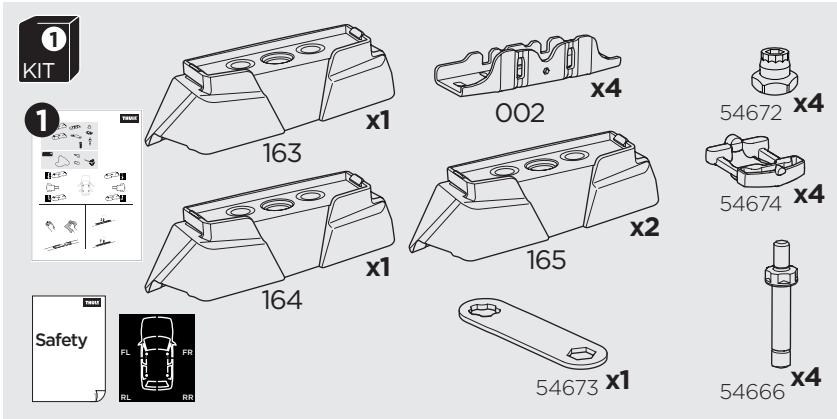

## Kit 187049

MERCEDES GLC Coupé (C253), 5-dr SUV, 17-23

ISO 11154-E

This kit is only for vehicles with fixpoint mounting.

3

4

5