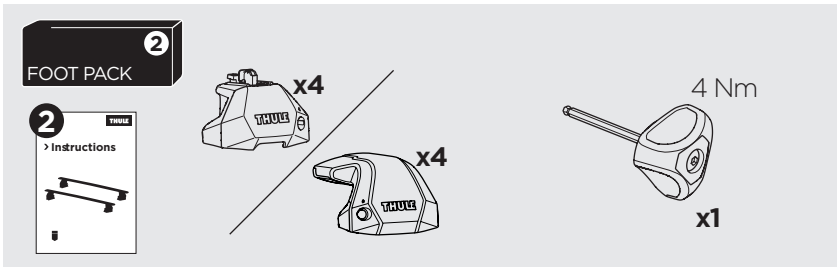

## Kit 187049

MERCEDES GLC Coupé (C253), 5-dr SUV, 17-23

ISO 11154-E

This kit is only for vehicles with fixpoint mounting.

3

4

5