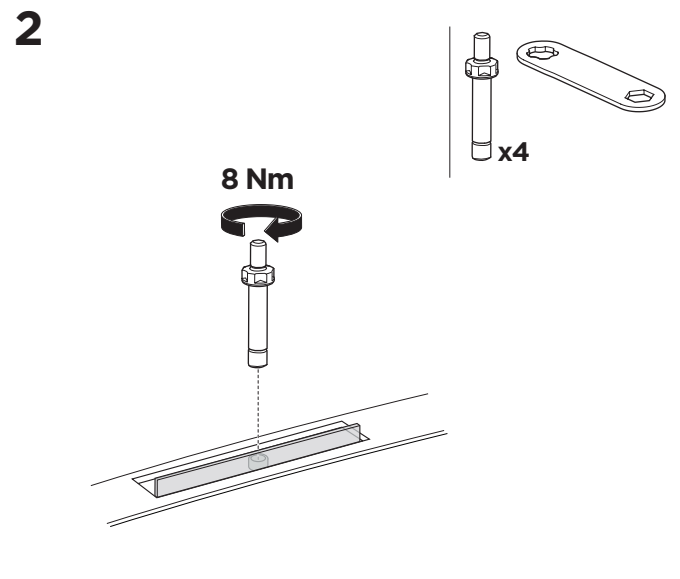

## Kit 187049

MERCEDES GLC Coupé (C253), 5-dr SUV, 17-23

ISO 11154-E

This kit is only for vehicles with fixpoint mounting.

3

4

5