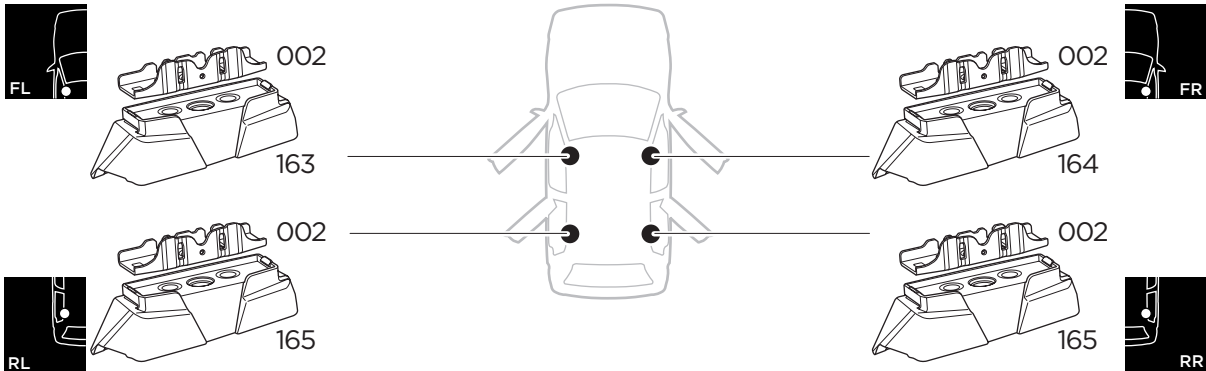

## Kit 187049

MERCEDES GLC Coupé (C253), 5-dr SUV, 17-23

ISO 11154-E

This kit is only for vehicles with fixpoint mounting.

3

4

5