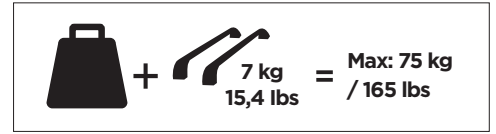

## Kit 187049

MERCEDES GLC Coupé (C253), 5-dr SUV, 17-23

ISO 11154-E

This kit is only for vehicles with fixpoint mounting.

3

4

5