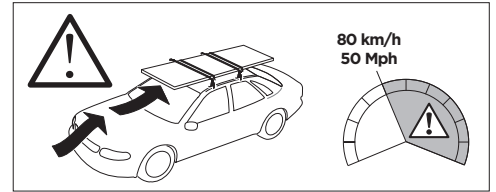

## Kit 187049

MERCEDES GLC Coupé (C253), 5-dr SUV, 17-23

ISO 11154-E

This kit is only for vehicles with fixpoint mounting.

3

4

5