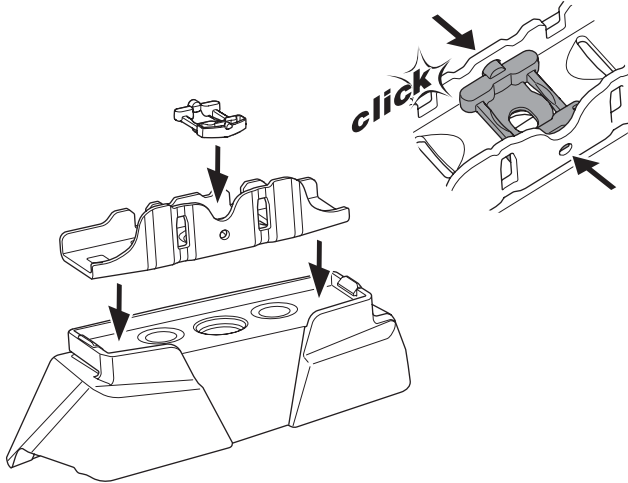

## Kit 187049

MERCEDES GLC Coupé (C253), 5-dr SUV, 17-23

ISO 11154-E

This kit is only for vehicles with fixpoint mounting.

3

4

5