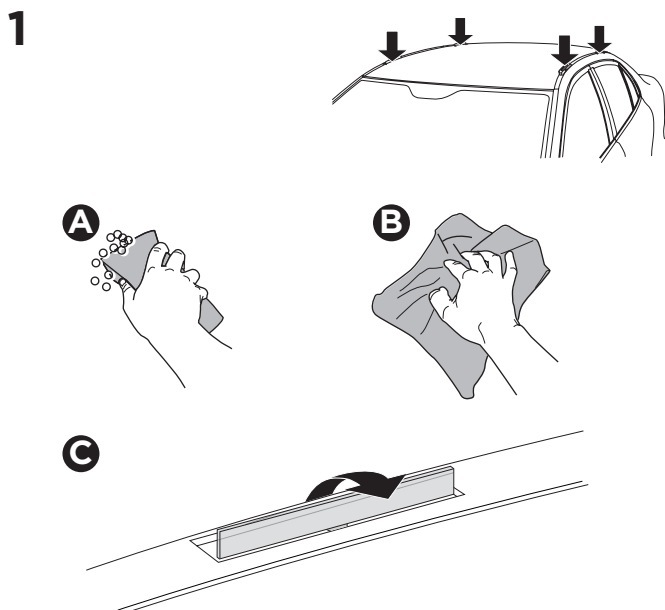

## Kit 187049

MERCEDES GLC Coupé (C253), 5-dr SUV, 17-23

ISO 11154-E

This kit is only for vehicles with fixpoint mounting.

3

4

5