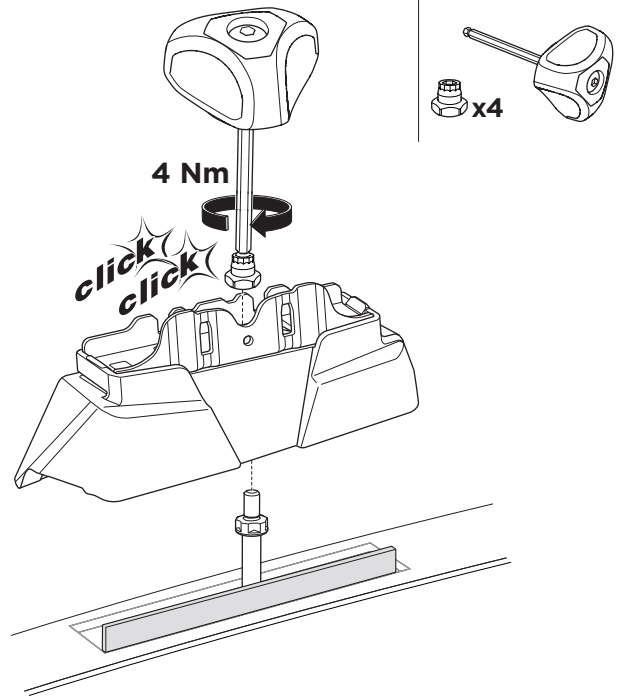

## Kit 187049

MERCEDES GLC Coupé (C253), 5-dr SUV, 17-23

ISO 11154-E

This kit is only for vehicles with fixpoint mounting.

3

4

5